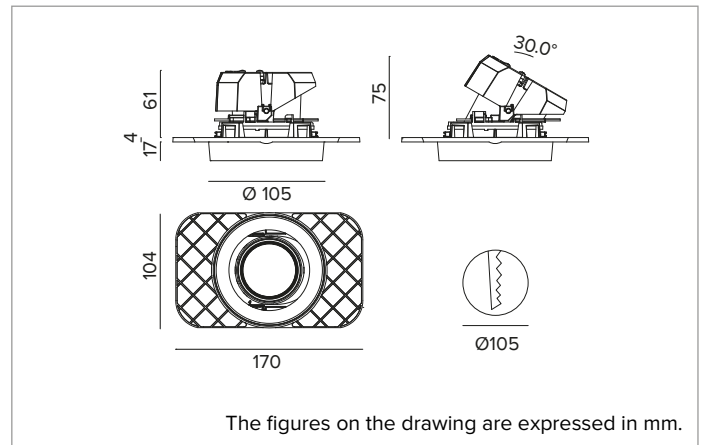

1T8739ELTR | CTEVO ARCHITECTURAL 105

Adjustable recessed LED projector in a trimless version

| | | | | | | |
|--------|-------------------------------|------------------|--------|-----------------------|------|-----|
| | 3000K | H(m) | D(m) | E _{max} (lx) | | |
| | Ra90 | | 10° | | | |
| | Fixture Power | 7W | 1 | 0.17 | 6377 | |
| | Source Flux | 558lm | 2 | 0.34 | 1594 | |
| | Fixture Flux | 357lm | 3 | 0.52 | 709 | |
| | Efficacy | 49lm/W | 4 | 0.69 | 399 | |
| TS1357 | I _{max} =11429cd/klm | I _{max} | 6377cd | 5 | 0.86 | 255 |

Optic: REFLECTOR

Beam angles: NSP

Optical efficiency: 64%

Fixture flux: 357lm

Luminous efficacy: 49lm/W

Photobiological safety: Compliant with RG1 low risk group

MECHANICAL CHARACTERISTICS

Die-cast black painted anodised aluminium body and dissipator. Black colour cover. The optical unit can be adjusted up to 30° on the vertical plane with a mechanical beam locking system and a graduated scale, and 358° on the horizontal plane. Trimless version with a load-bearing element for installation and finishing in plasterboard.